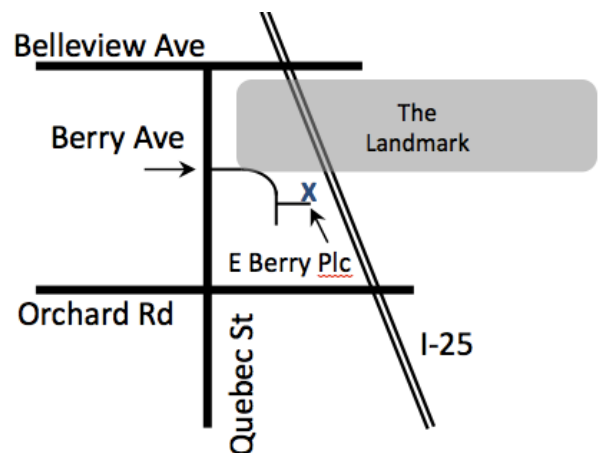

Turn by Turn Directions

We are located around the corner from The Landmark shopping and restaurant area in Greenwood Village, about 2 minutes from I-25 at the Belleview Ave. or Orchard Rd. exits

From Belleview Ave, head south on Quebec St.

Turn LEFT on E. Berry Ave (there is a stoplight.)

Curve RIGHT at Greenwood Plaza Blvd.

Your first LEFT is E. Berry Place, between two old fashioned lamp posts.

At the small traffic circle take the first RIGHT into "Greenwood Park East" and 7860 is the 2nd building on the left. I'm Suite 120 on the first floor.

From Orchard Rd, head north on Quebec St.

Turn RIGHT on E. Berry Ave (there is a stoplight)

Curve RIGHT at Greenwood Plaza Blvd.

Your first LEFT is E. Berry Place, between two old fashioned lamp posts.

At the small traffic circle take the first RIGHT into "Greenwood Park East" and 7860 is the 2nd building on the left. I'm Suite 120 on the first floor.